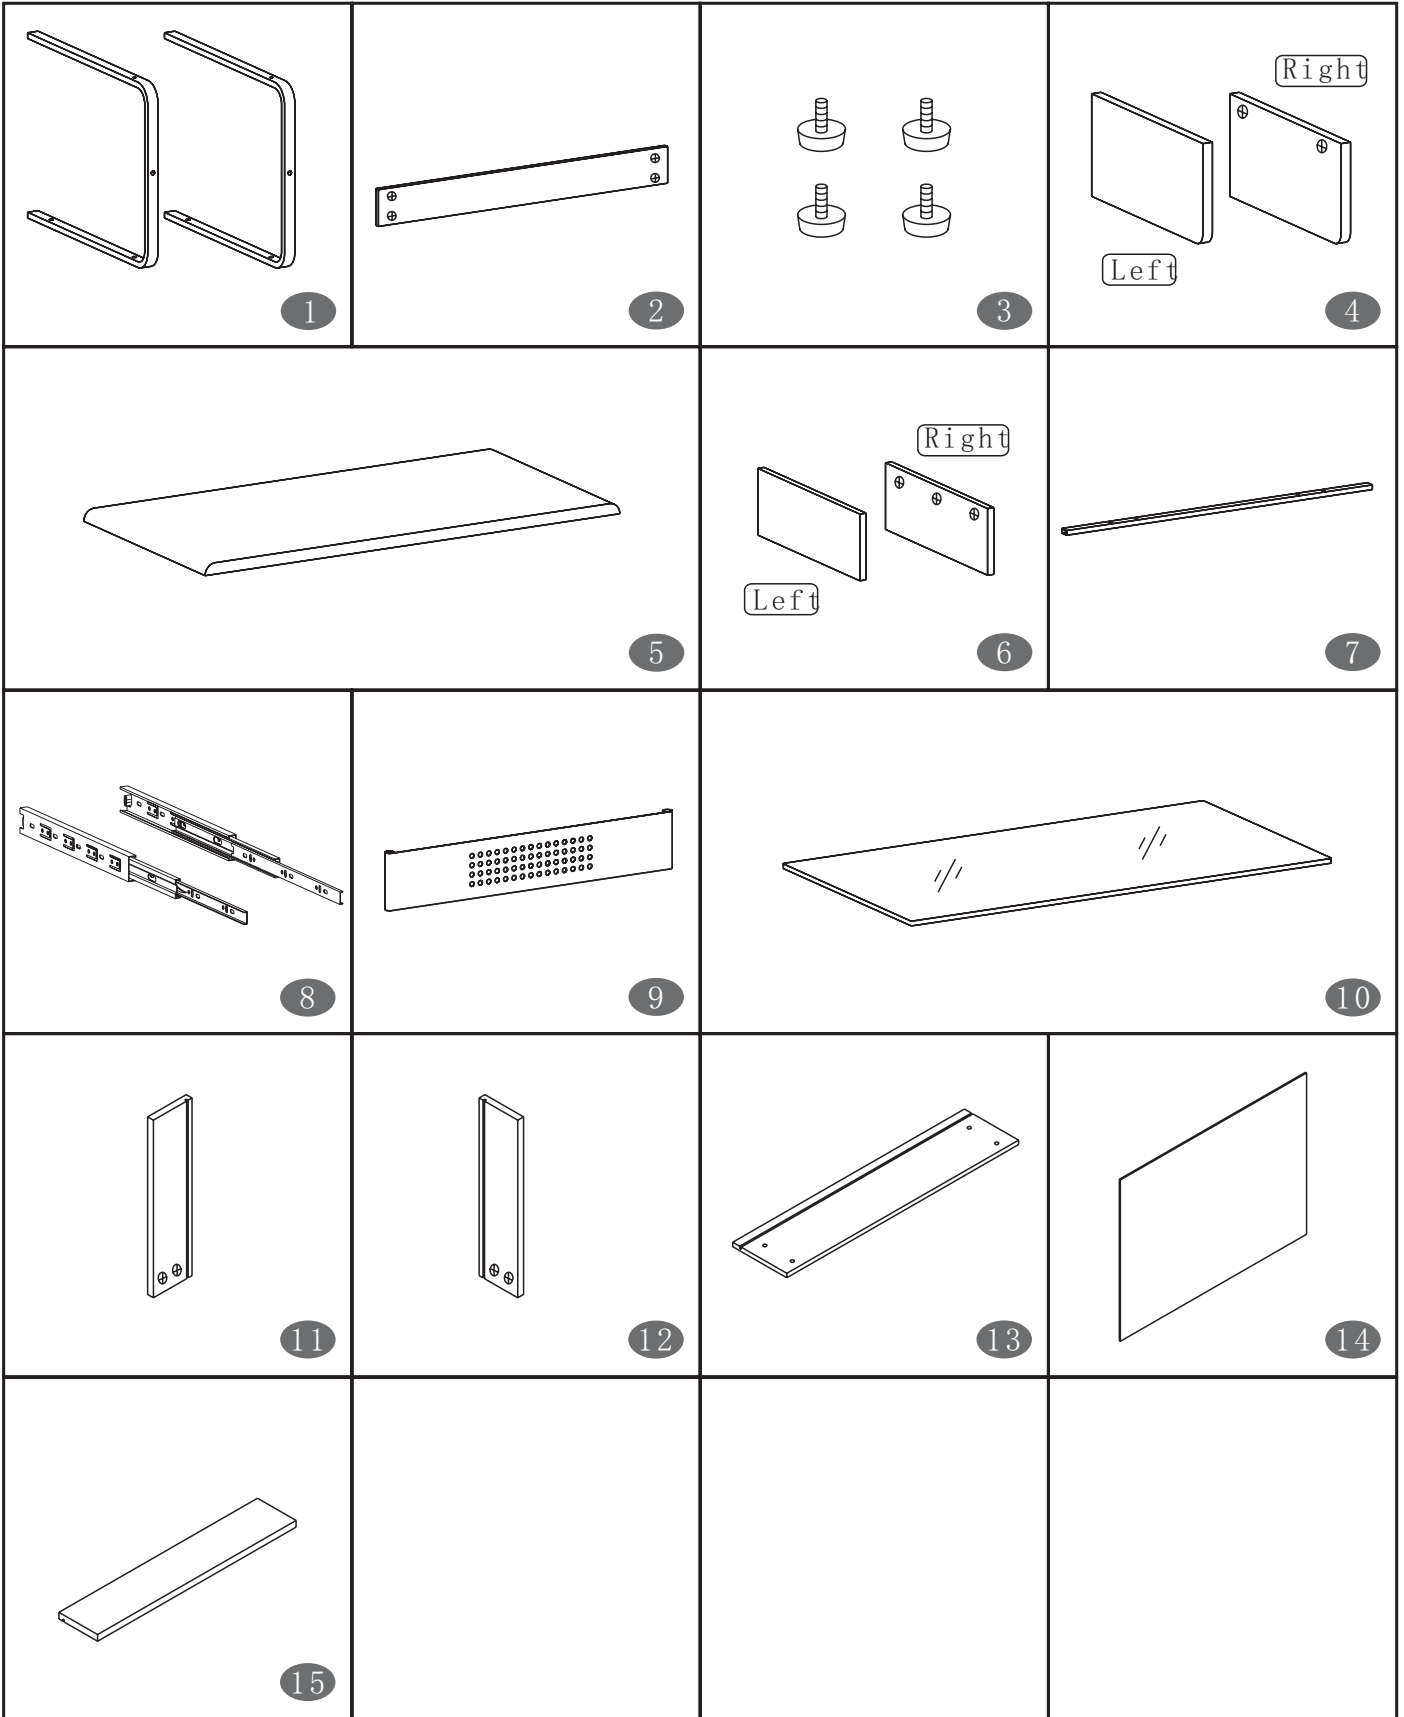

TV-TABLE ASSEMBLY INSTRUCTION

IMPORTANT: Surfaces must be cleaned with a solution of a smooth soap and water, then cleared with a dry towel. Do not use solvents over surfaces or structural tubes.

MODEL TV-3037

Thanks for purchasing one of our products, please read carefully the assembly instructions before the installation (Attention: Do not tighten the screws until all screws are in place).

MODEL TV-3037

PART	QTY.	ITEM		PART	QTY.	ITEM	
A	18	6X40 MM		E	4	6X35 MM	
B	4	4X30 MM		F	6		
C	8	3X15 MM			1		
D	8	6X25 MM					